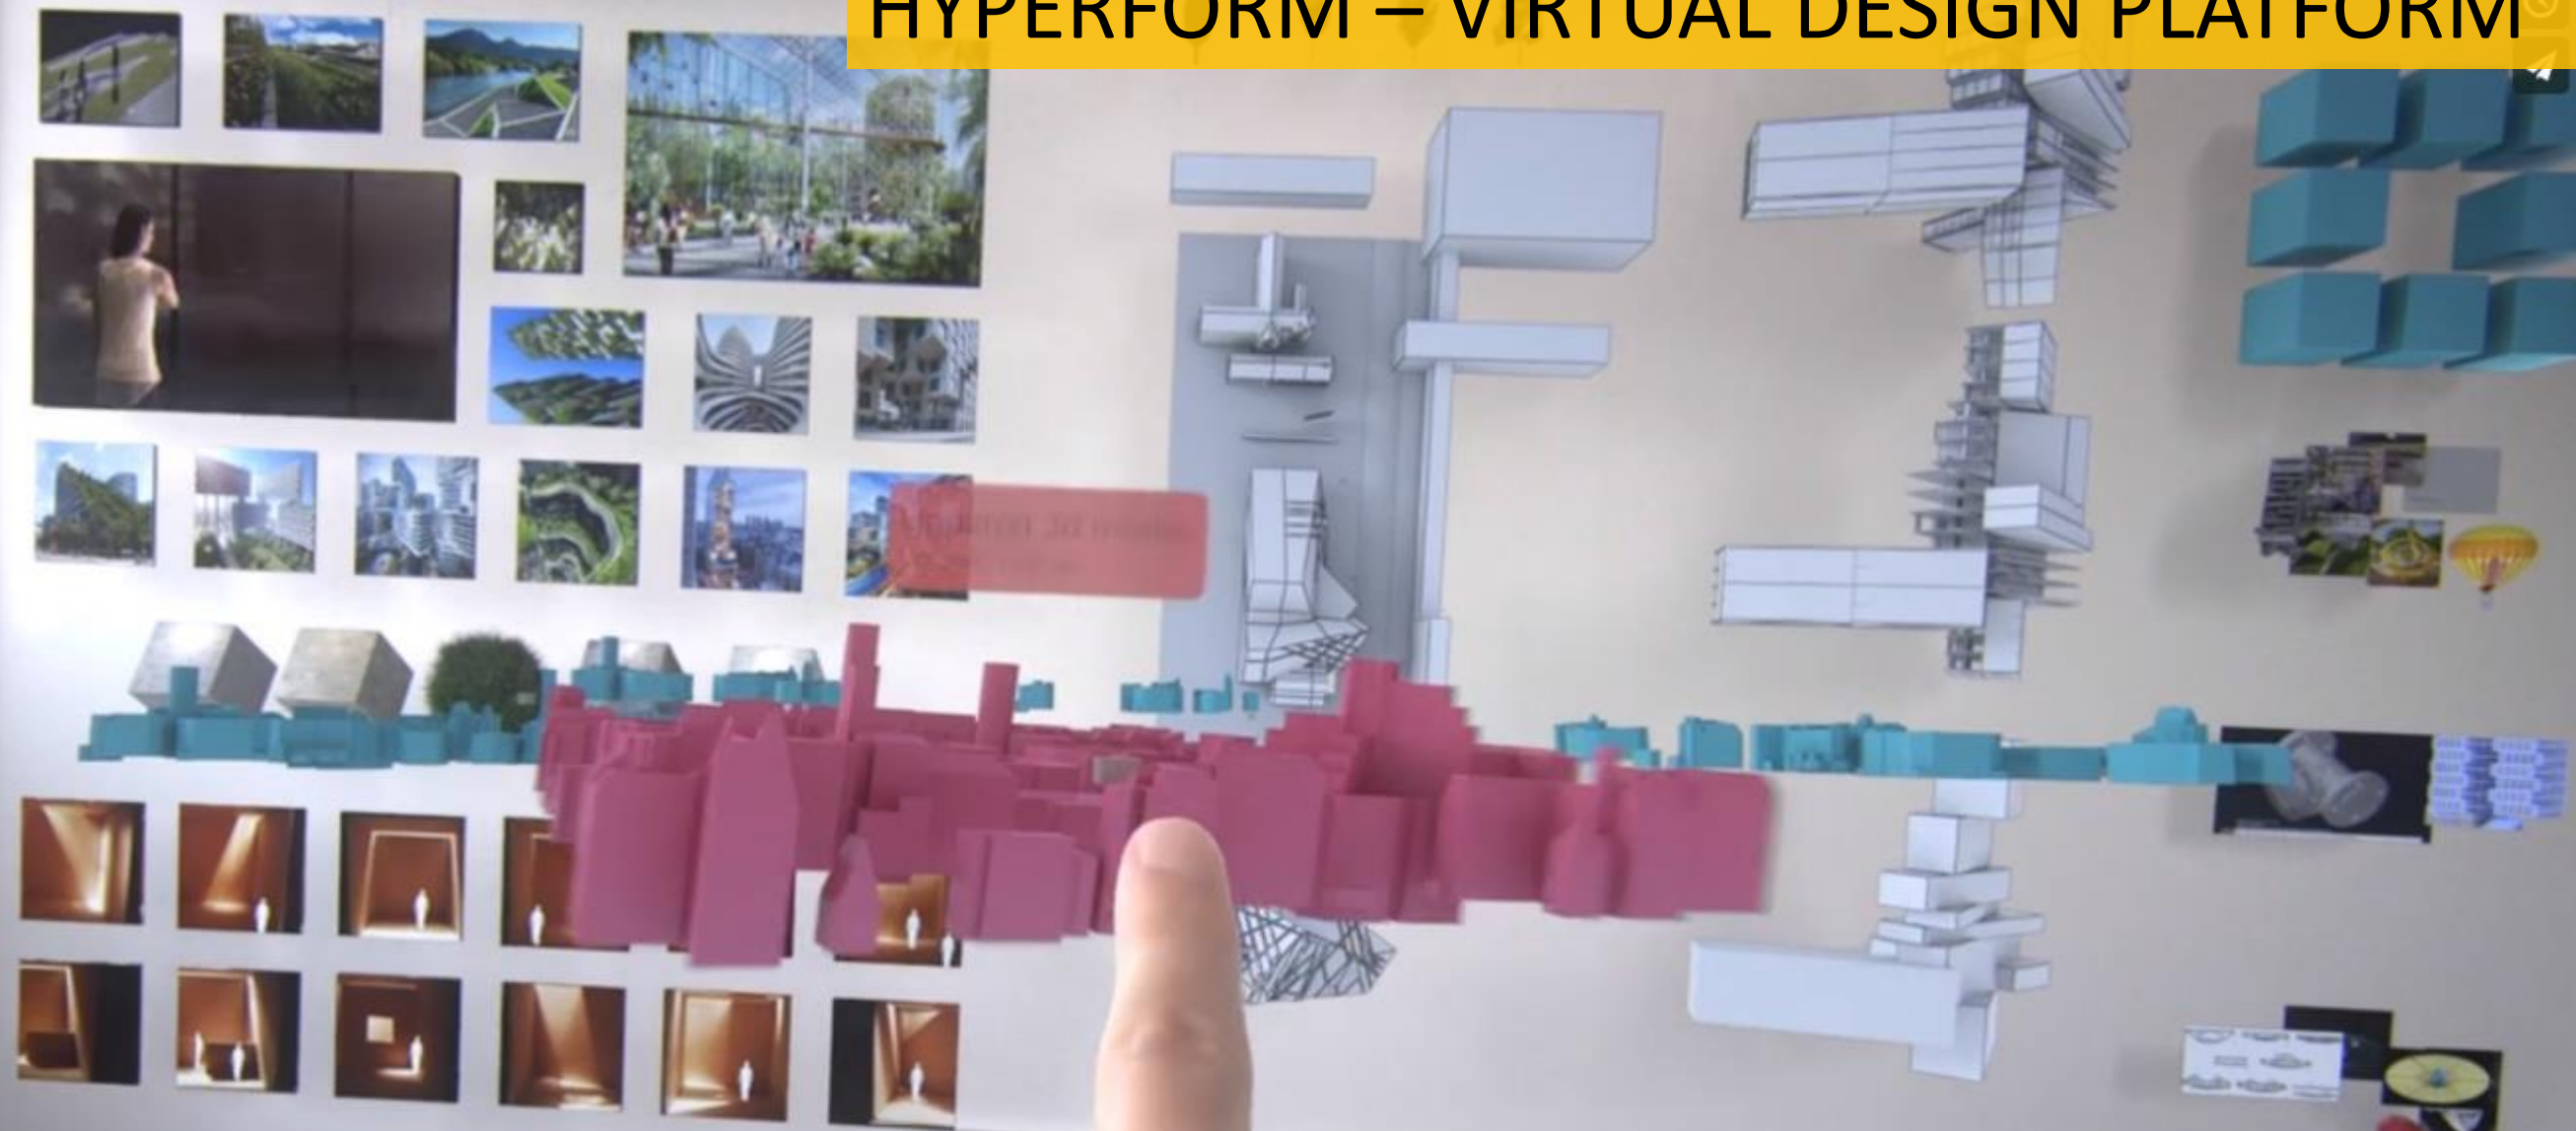

HYPERFORM – VIRTUAL DESIGN PLATFORM

HYPE OR REAL? DISCUSS.

[LINK](#)